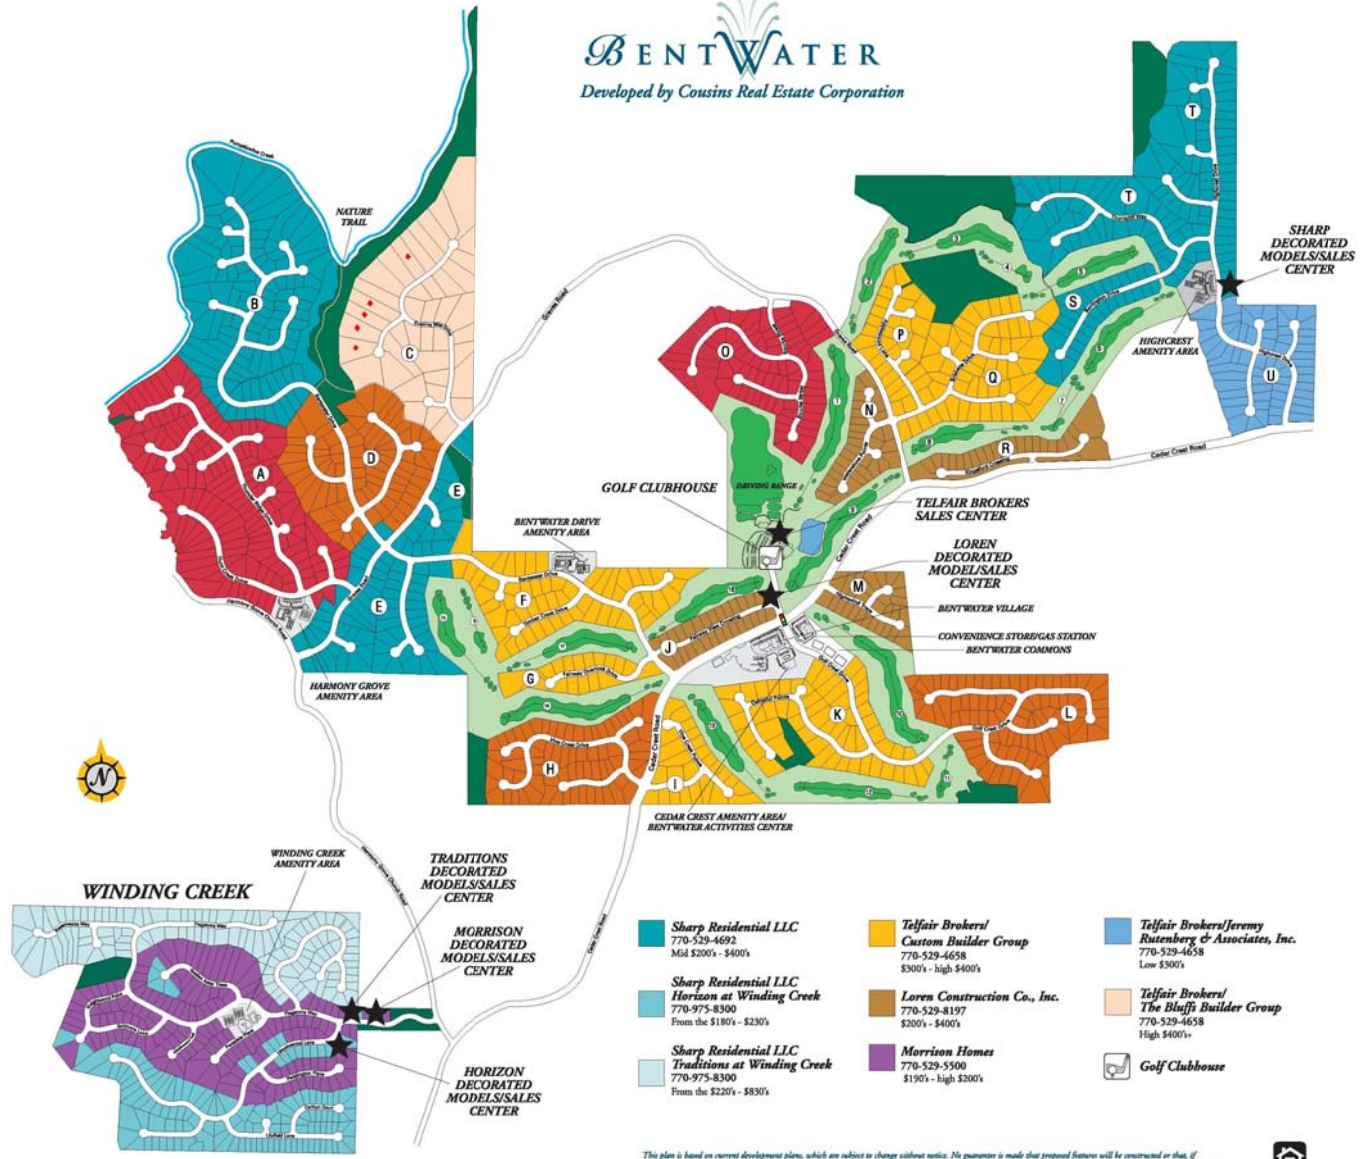

BENTWATER

Developed by Cousins Real Estate Corporation